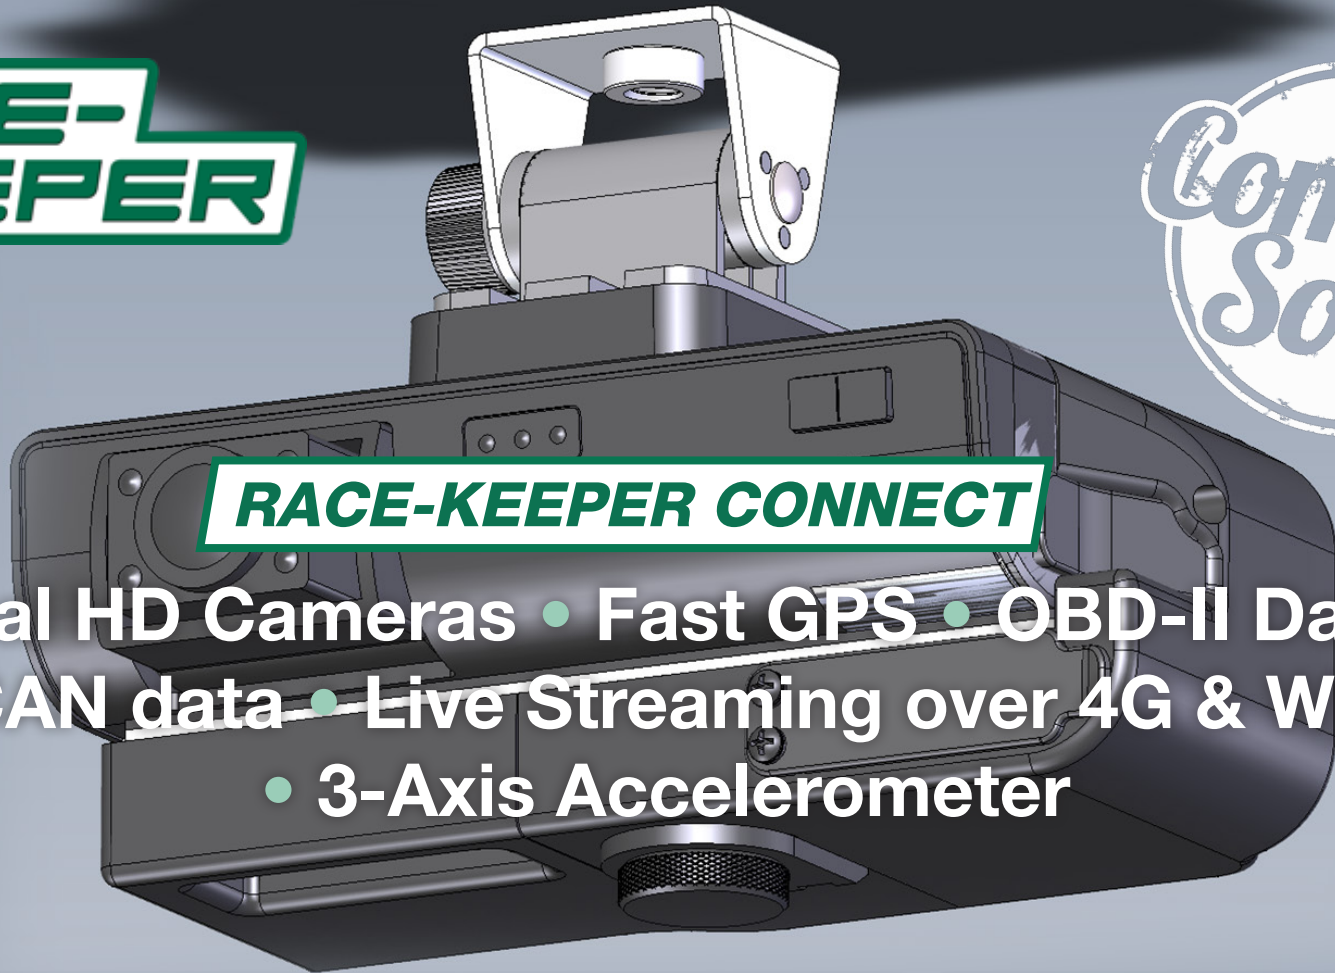

RACE-KEEPER

Coming Soon

RACE-KEEPER CONNECT

- Dual HD Cameras
- Fast GPS
- OBD-II Data
- CAN data
- Live Streaming over 4G & WiFi
- 3-Axis Accelerometer

The Road-Keeper HD video and data logger is used across the globe for:

- Driving Experience Videos
- Driver Coaching
- Club Racing
- Track Days
- Flight Schools
- Rally and stage racing
- Incident Dispute management

ROAD-KEEPER HD IS AVAILABLE NOW!

- ✓ Two 1080p HD cameras with audio
- ✓ 10Hz GPS data
- ✓ Race-Keeper Auto record functions
- ✓ External Mic / Intercom options
- ✓ Rapid installation
- ✓ Use with Race-Keeper Comparo analysis app
- ✓ Lap and split times, track map, outing comparison
- ✓ 4K Video exports for sharing